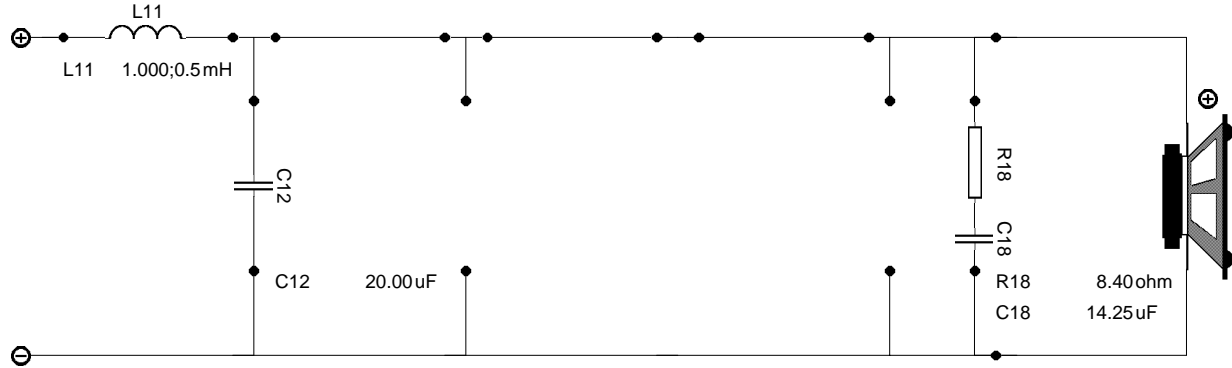

2 WAY FILTER

Filename: hp-10w pht-409.flt

Sun Sep 02 19:45:07 2007

Bass network

SPL data file : C:\Companies\P.audio\GDT FOR SONOTONE\IMF HP-10W 8 OHM SPL.GDT
Impedance data file : C:\Companies\P.audio\GDT FOR SONOTONE\IMF HP-10W 8 OHM IMP.GDT
Re: 6.50 Ohm Le: 1.030 mH
Rex: 0.00 Ohm
Position (x,y,z) mm 0.0,0.0,0.0 mm

Treble network

SPL data file : C:\Companies\P.audio\GDT FOR SONOTONE\PHT-409 8 OHM SPL.GDT
Impedance data file : C:\Companies\P.audio\GDT FOR SONOTONE\PHT-409 8 OHM IMP.GDT
Re: 7.00 Ohm Le: 0.010 mH
Rex: 0.00 Ohm
Position (x,y,z) mm 0.0,0.0,0.0 mm