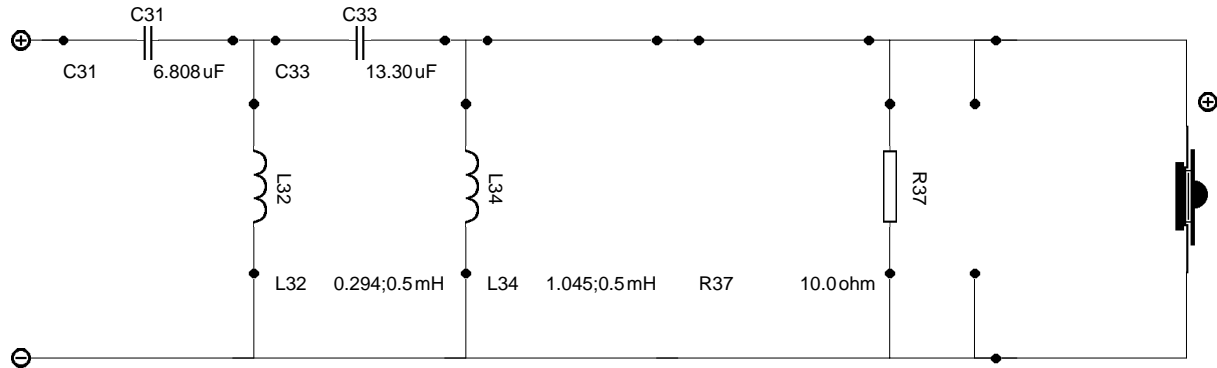

2 WAY FILTER

Filename: hp-10w pht-409.flt

Sun Sep 02 19:45:07 2007

Bass network

SPL data file : C:\Companies\P.audio\GDT FOR SONOTONE\IMF HP-10W 8 OHM SPL.GDT
Impedance data file : C:\Companies\P.audio\GDT FOR SONOTONE\IMF HP-10W 8 OHM IMP.GDT
Re: 6.50 Ohm Le: 1.030 mH
Rex: 0.00 Ohm
Position (x,y,z) mm 0.0,0.0,0.0 mm

Treble network

SPL data file : C:\Companies\P.audio\GDT FOR SONOTONE\PHT-409 8 OHM SPL.GDT
Impedance data file : C:\Companies\P.audio\GDT FOR SONOTONE\PHT-409 8 OHM IMP.GDT
Re: 7.00 Ohm Le: 0.010 mH
Rex: 0.00 Ohm
Position (x,y,z) mm 0.0,0.0,0.0 mm