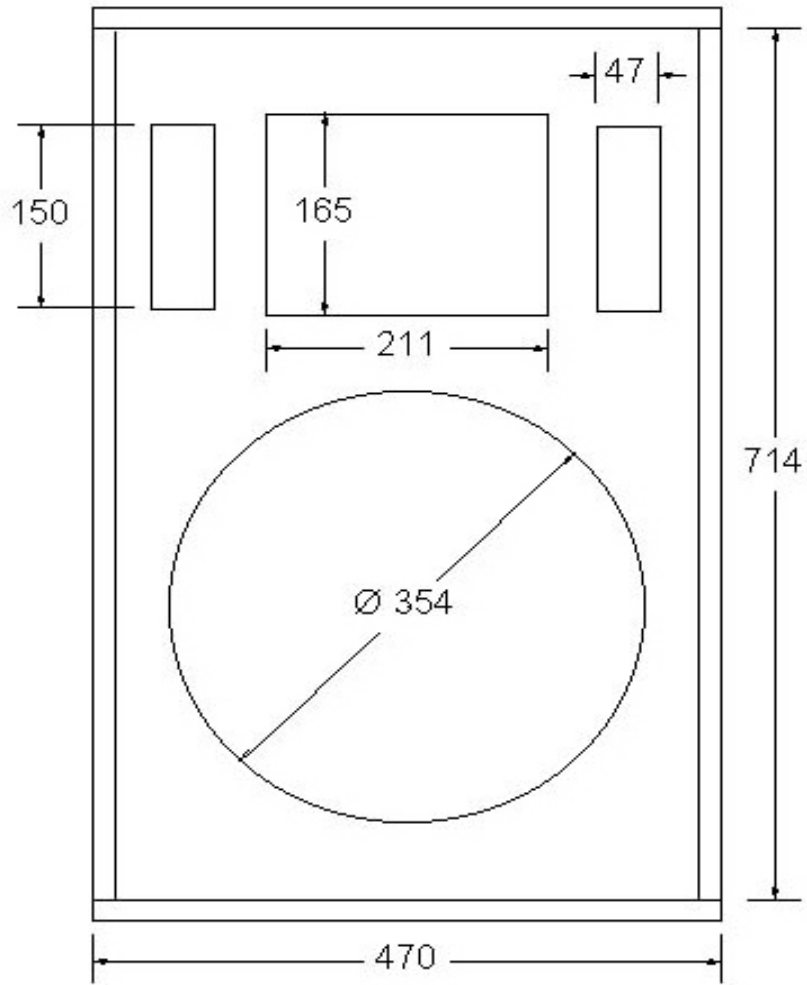

© 2004 Rog Mogale	Title : XM 15
For : 1 x P Audio SN 15MB 1 x P Audio BMD 450 1" comp 1 x P Audio PH 2420 horn 1 x PAP VXM 2k3 crossover	
2 x Ports : 150 x 47 x 18 deep	
Vb - 82 L : Fb - 62 Hz : f3 - 64.2 Hz	
Material : 13 Laminate 18 mm Birch Ply	

Front