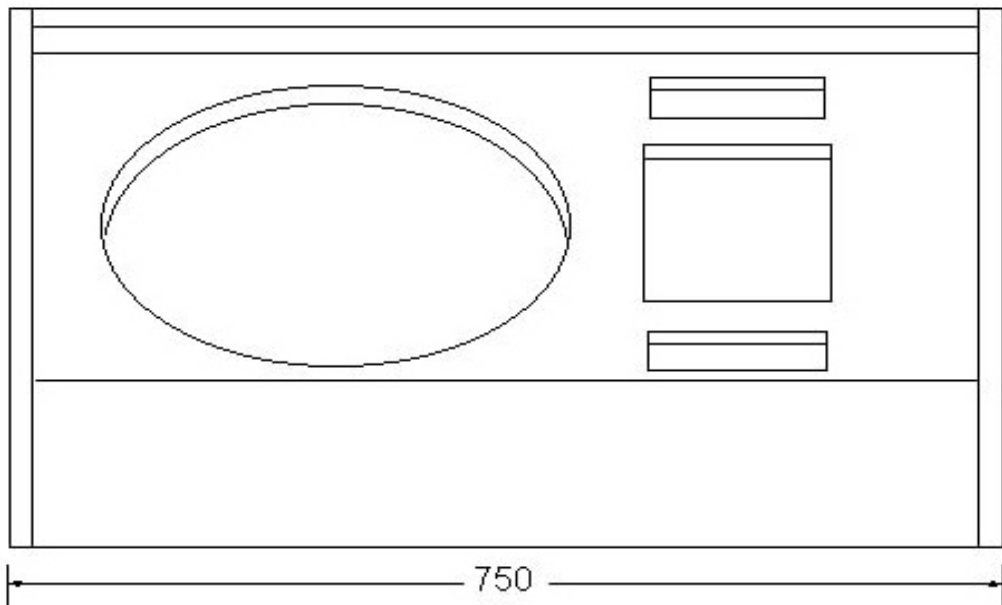

© 2004 Rog Mogale	Title : XM 15
For : 1 x P Audio SN 15MB 1 x P Audio BMD 450 1" comp 1 x P Audio PH 2420 horn 1 x PAP VXM 2k3 crossover	
2 x Ports : 150 x 47 x 18 deep	
Vb - 82 L : Fb - 62 Hz : f3 - 64.2 Hz	
Material : 13 Laminate 18 mm Birch Ply	

Front