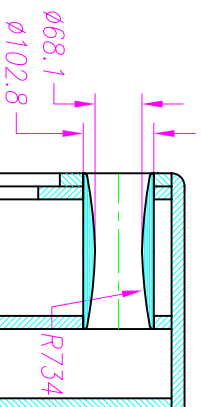

8X M5X0.8X25mm
HEXAGON SOCKET
HEAD CAP SCREW

SECTION A-A

TOP/BOTTOM VIEW

SECTION B-B

BACK VIEW

79mm X 93mm
TERMINAL ASSEMBLY

12" SUBWOOFER ASSEMBLY