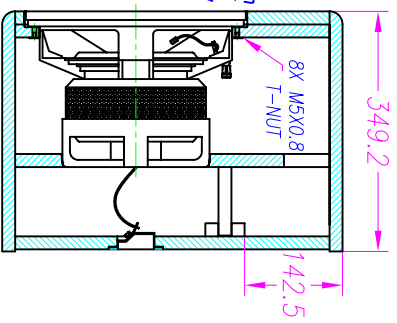

8X M5X0.8X25mm
HEXAGON SOCKET
HEAD CAP SCREW

SECTION A-A

TOP/BOTTOM VIEW

SECTION B-B

BACK VIEW

79mm X 93mm
TERMINAL ASSEMBLY

12" SUBWOOFER ASSEMBLY